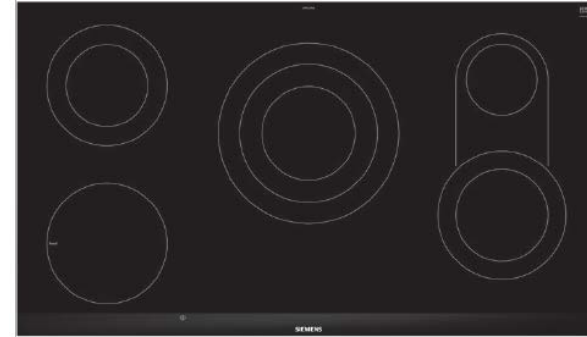

ET975LMP1D

90cm ceramic hob

- 5 HighSpeed cooking zones: 1 triple zone, 1 dual zone, 1 combiZone
- Dual lightSlider touch control
- 17 power levels
- PowerBoost function
- Digital displaySwitch off timer for every cooking zone
- Count-up timerKeep warm function for all cooking zones
- reStart Function
- Individual tunable energy consumption display
- Wipe protection function