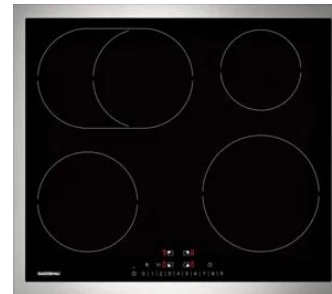

Was : R 125 000

Now : R 105 000

1 Available

Hobs | Gaggenau

CI261-114

60cm Induction Cooktop

- Sturdy stainless steel frame
- Oval roasting zone switches on
- Sensor control with direct selection of power level

Was : R 53 000

Now : R 43 000

1 Available

CV282-110

80cm Flex Induction Cooktop with ventilation

- Sturdy stainless steel frame
- Flex function for combining the rectangular cooking areas
- Free positioning of cookware inside combined cooking areas
- Highly efficient ventilation system integrated in the cooktop
- Fully automatic ventilation system functions

- ACCESSORIES NOT INCLUDED

Was : R 85 000

Now : R 42 500

DISPLAY UNIT **1 Available**

Cooking

Cooking | Miele

KM6565FR

Miele 94.2cm Ceramic Electric Hob