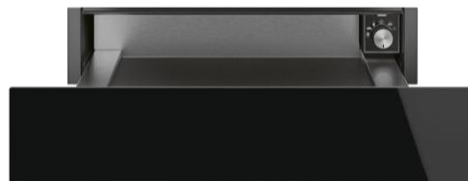

- 94.2cm Wide Stainless steel Framed Ceran Glass Electric Hob
- 5 Cooking Zones
- Including 2 Dual cooking Zones
- 1 ExtraSpeed Cooking Zones
- Auto Heat-up for each Zone
- Wifi Connect/ Miele@home @ Connectivity 3.0

Was : R 29 999

Now : R 25 499

DISPLAY UNIT

KMDA7476FL

Miele 80cm Induction Hob With Integrated Extraction

- 80 cm Induction hob with integrated vapour extraction
- 4 large cooking zones incl. [2 PowerFlex XL areas](#)
- Elegant design – flush fit downdraft extractor
- Automatic fan power regulation [Con@ctivity](#)
- Compact control using the numerical display – [ComfortSelect Plus](#)
- Energy-efficient and quiet - powerful [ECO motor](#)

Was : R 79 999

Now : R 42 900

DISPLAY UNIT

Cooking

Blast Chiller | Smeg Dolce Still Novo

SAB4604NX

SMEG 45cm Dolce Novo Blast Chiller Silver Trim

- 5 • N. cold functions: 5 • Automatic cleaning: Yes • Automatic programs: 52 • Warming functions:
- Low Temperature Cooking, Defrost by time, Proving, Ready to eat, Defrost by weight • Cold functions: Cooling, Deep Freezing,
- Preservation, Bottles Cooling, Pre-cooling

Was : R 99 999

COMBO Now : R 50 000

DISPLAY UNITS

CPR615NX

SMEG 15cm Dolce Novo Warming Drawer Silver Trim

- Smeg, Warmer Drawer, 60 x 15 cm,
- Black with Silver Trim

Was : R 16 999

Cooking | Siemens